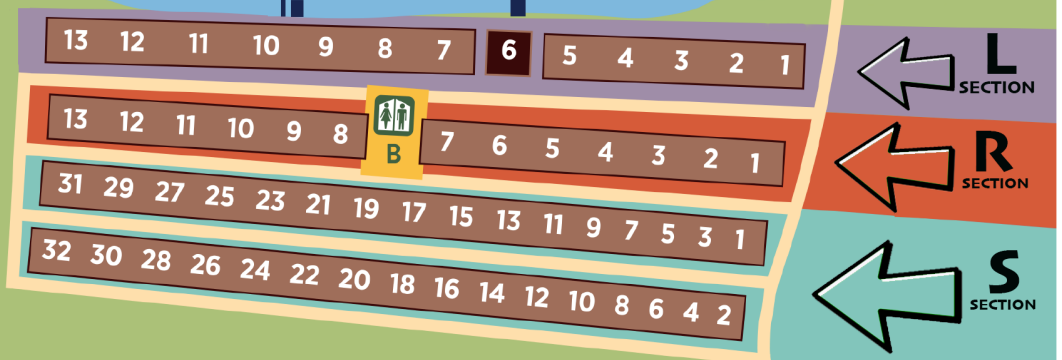

BUILDING KEY

- **B:** North Side Bathhouse
- **C:** Main Office
- **D:** Snackbar
- **E:** Beach Restroom
- **F:** Locker Room
- **G:** Laundry
- **H:** Small Pavilion
- **I:** Large Pavilion
- **J:** Competition Pool House / Bathroom
- **K:** Zero Entry Pool Pavilion
- **L:** Zero Entry Pool House / Bathroom
- **M:** Pine Section Bathhouse
- **N:** Picnic Grove Pavilion
- **ELECTRIC & WATER**
- **ELECTRIC, WATER, & SEWER**

LAKE KANDLE • SINCE 1960
OWNED AND SUPERVISED BY
THE WEST J. KANDLE FAMILY